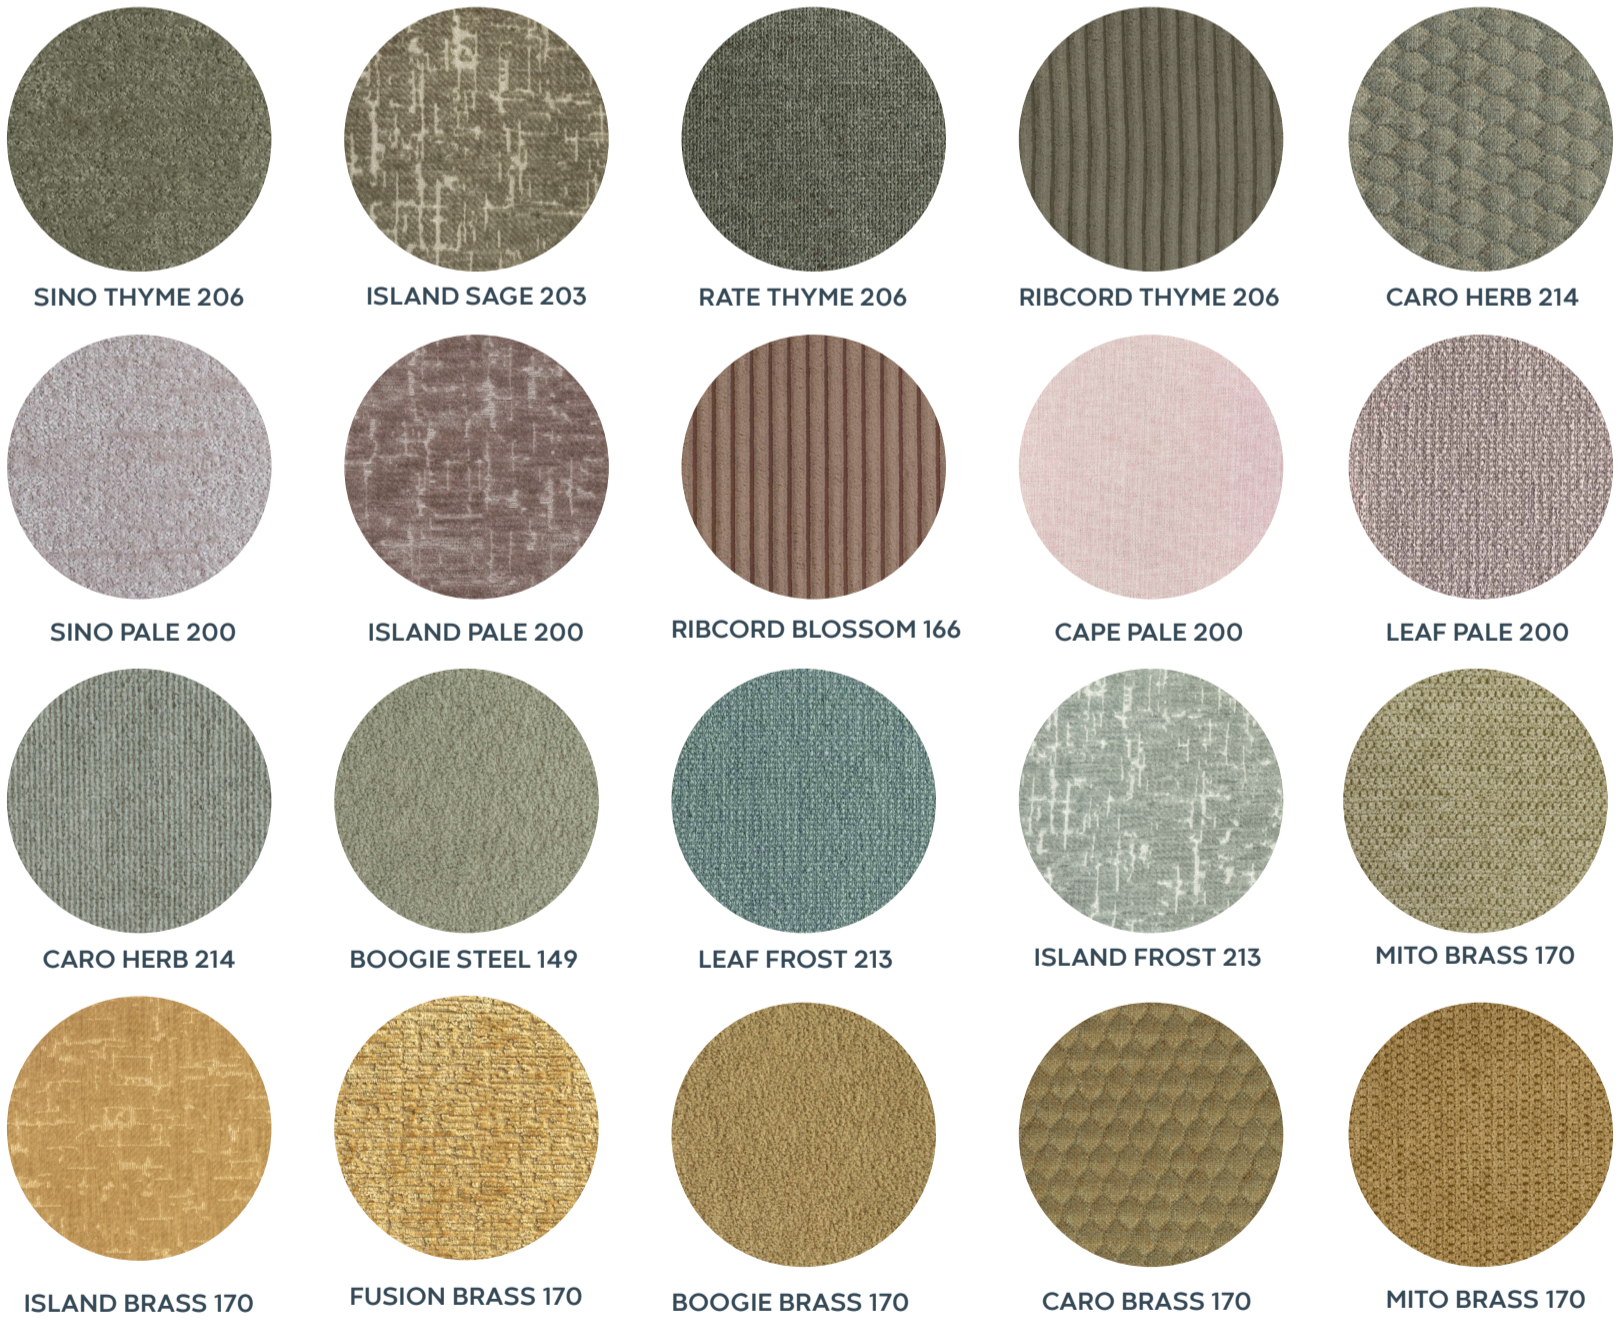

Textaafoam

creativity in fabrics

Wrap yourself in comfort and coziness. We all feel the need to take a moment to reconsider and open up to make new connections with ourselves and our surroundings. Light and softness represent this fresh new beginning. Textaafoam understands this like no other and has taken the opportunity to fulfill the need to bring more light, harmony and softness in our homes, by developing soft, voluminous, cozy and easy maintainable fabrics. The soft textures create a sensory satisfaction and the fresh new colourshades cream, beige, herb, sage, mushroom, brass, frost and pale complete the joy of a new beginning.